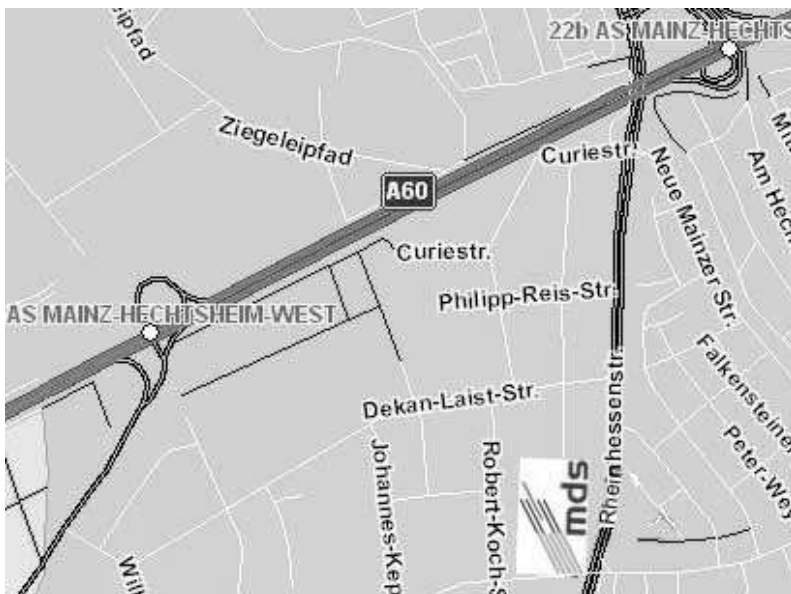

How to reach mds

address:

music distribution services gmbh, Carl-Zeiss-Straße 1, D-55129 Mainz-Hechtsheim

setting:

detail:

Arriving by car:

Take the A 60 and continue until the Hechtsheim-West exit. Leave the motorway; at the traffic lights turn left onto **Dekan-Leist-Straße** and go straight on until the **Rheinhessenstraße**. Turn right. The Carl-Zeiss-Straße is the first road on the right, the **mds**-building is at the corner of Rheinhessen-straße and Carl-Zeiss-Straße.

There are enough parking spots available on our premises; please use the entrance '**mds Einfahrt**' on Rheinhessenstraße.

Arriving by public transport:

From Mainz Central Station take the tram (lines 50 or 51) to 'An den Mühlwegen' The building is immediately opposite this tram stop.