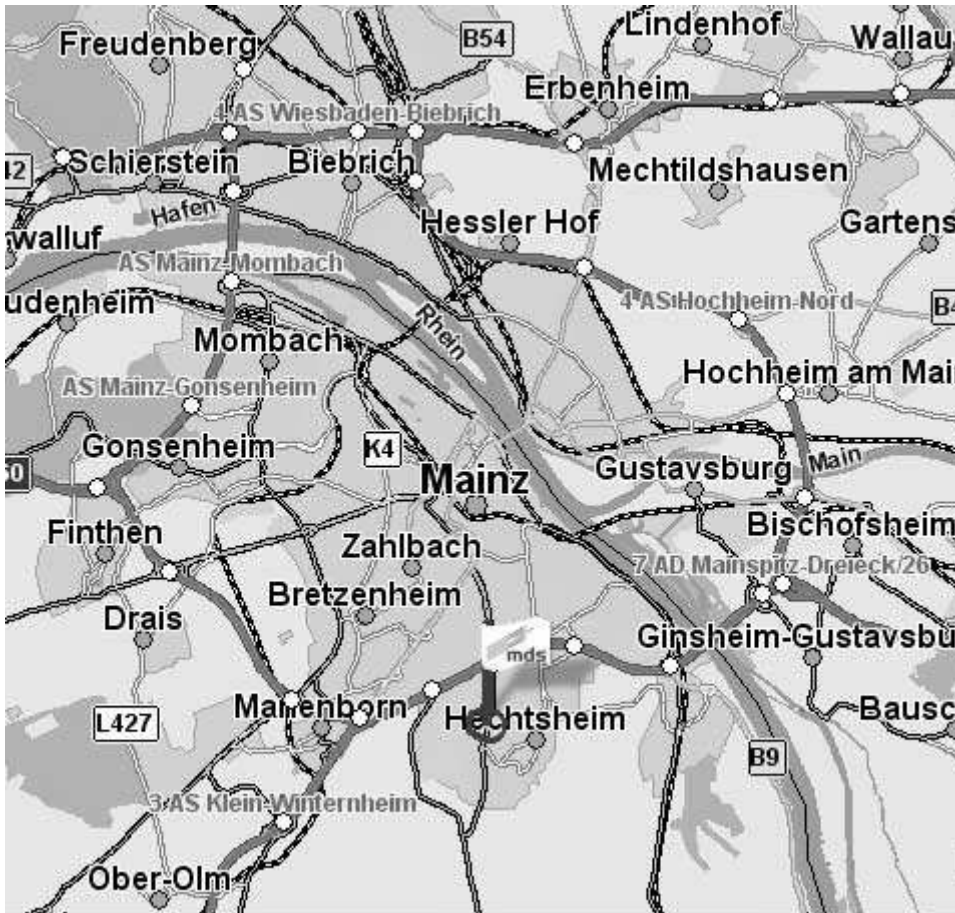

How to reach mds

address:

music distribution services gmbh, Carl-Zeiss-Straße 1, D-55129 Mainz-Hechtsheim

setting:

detail:

Arriving by car:

Take the A 60 and continue until the Hechtsheim-West exit. Leave the motorway; at the traffic lights turn left onto **Dekan-Leist-Straße** and go straight on until the **Rheinhessenstraße**. Turn right. The Carl-Zeiss-Straße is the first road on the right, the **mds**-building is at the corner of Rheinhessen-straße and Carl-Zeiss-Straße.

There are enough parking spots available on our premises; please use the entrance '**mds Einfahrt**' on Rheinhessenstraße.

Arriving by public transport:

From Mainz Central Station take the tram (lines 50 or 51) to 'An den Mühlwegen' The building is immediately opposite this tram stop.